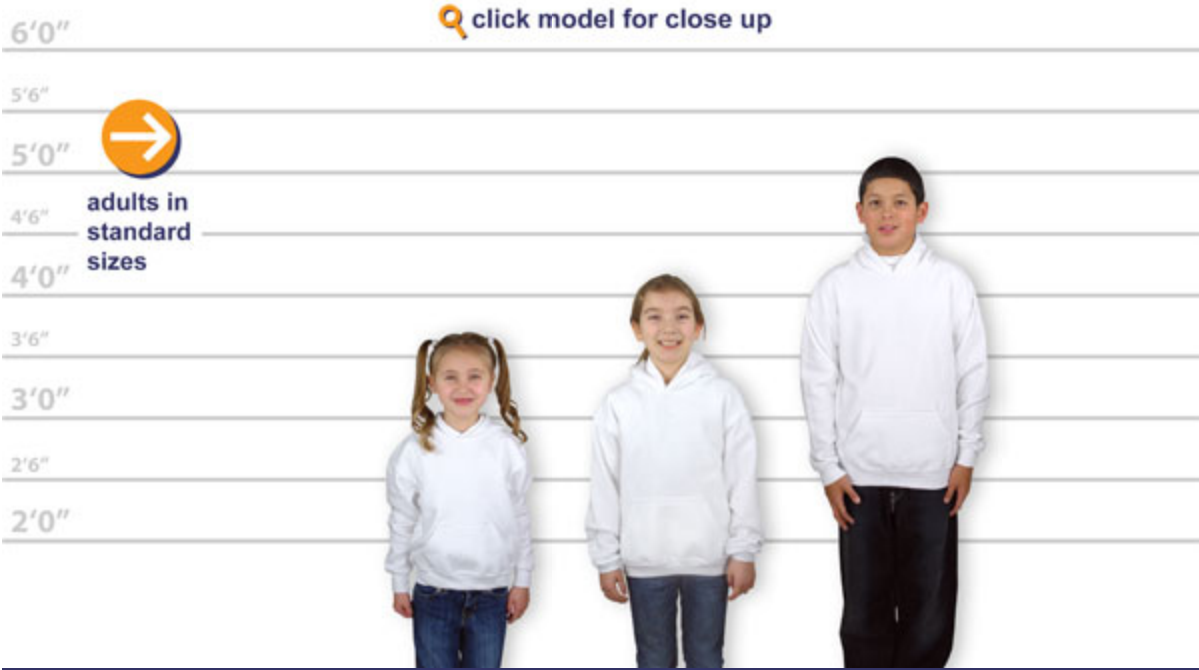

garment fit

YS

YM

YL

name:	Sophie	Maya	Marquez
height:	3'7"	4'2.5"	5'3"
weight:	43 lbs	60 lbs	102 lbs
chest:	22"	25"	31 "
waist:	21"	24.5"	30 "

garment measurements (inches)

	YXS (2-4)	YS (6-8)	YM (10-12)	YL (14-16)	S	M	L	XL	2XL	3XL	4XL	5XL
length	19	21.25	22.5	24	26	27	28	29	30	31	32	33
width	15	17	18	19	20	22	24	26	28	30	32	34
length (shoulder seam at collar to bottom hem)												
width (side to side at 1" below the sleeves)												